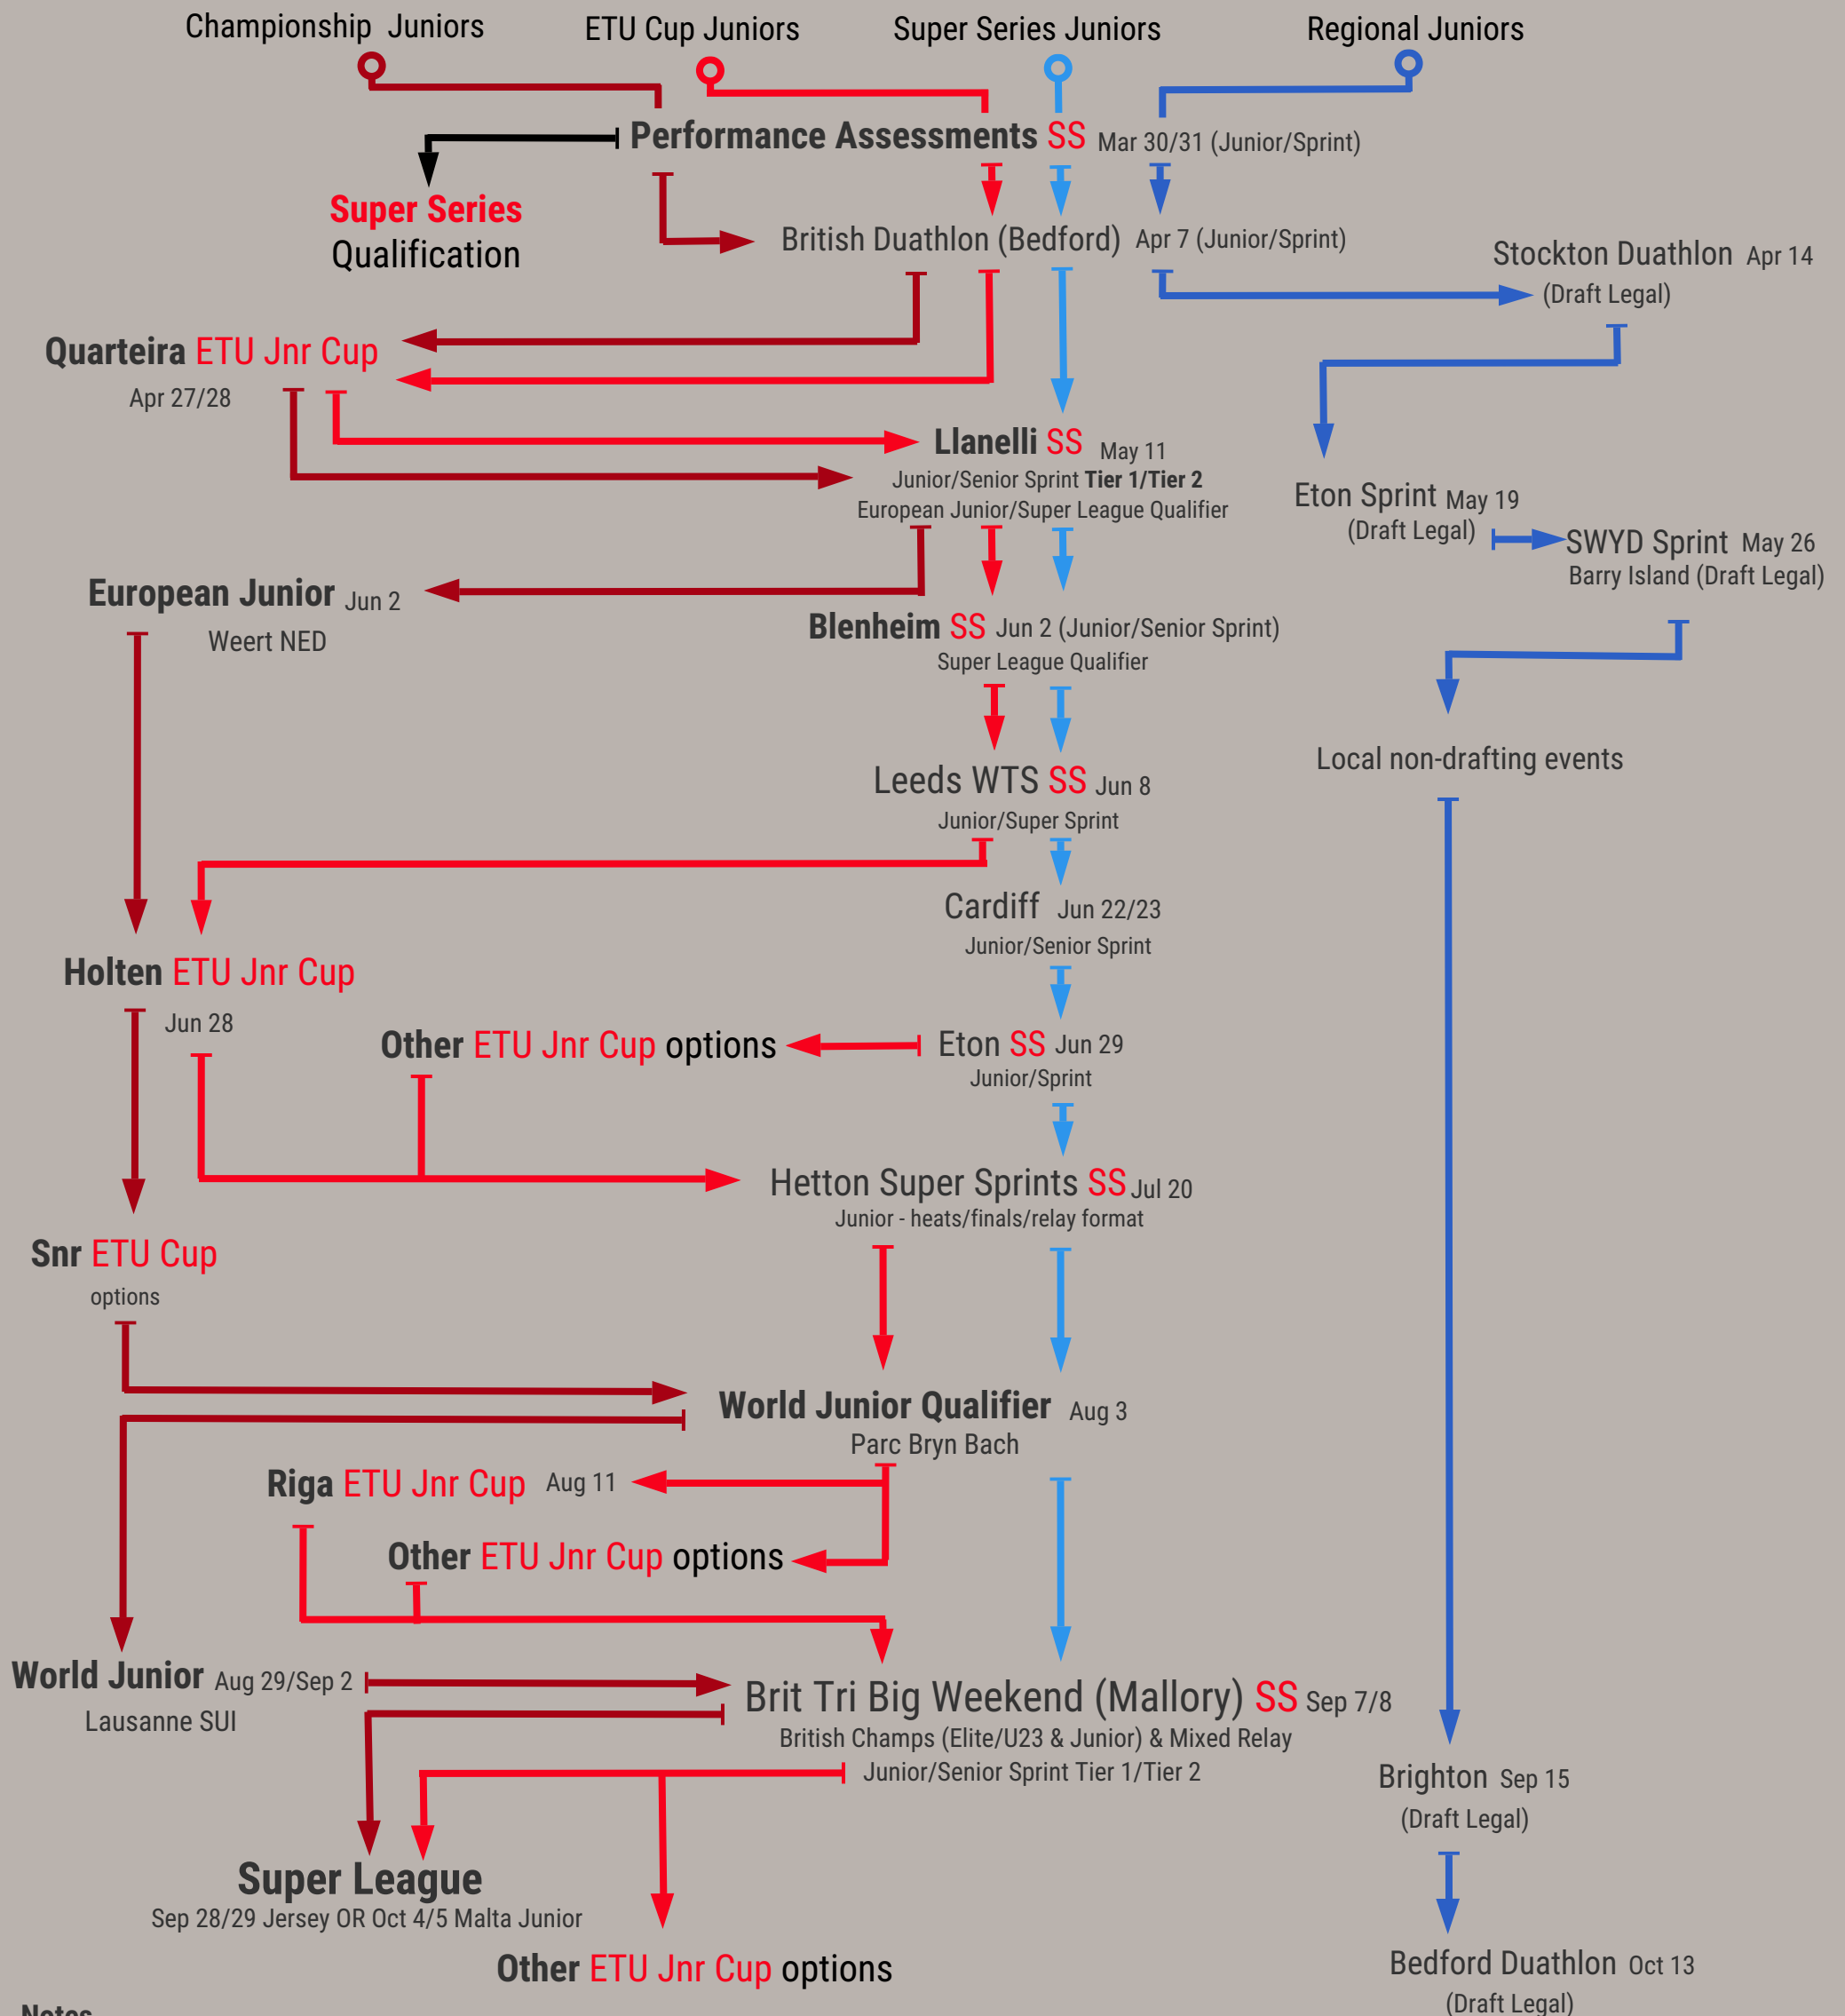

2019 COMPETITION MAP

Notes

1. **SS** denotes Junior Super Series event.- please be aware a number of these are mixed with seniors
2. The AG (Age Group) Sprints are draft legal and form part of Euro and World AG Qualification.
3. Events in **bold** type are linked to a selection policy - there are 3 supported ETU Jnr Cups - Quarteira, Holten and Riga - all other ETU Jnr Cups will be unsupported - see [here](#) for selection policies
4. Due to overall numbers of athletes racing Tier 1 / Tier 2 events are currently available only for male athletes - field sizes for Female races are increased when/where possible to account for demand
5. There is no guarantee of elite racing at Blenheim at this time - this is very much TBC