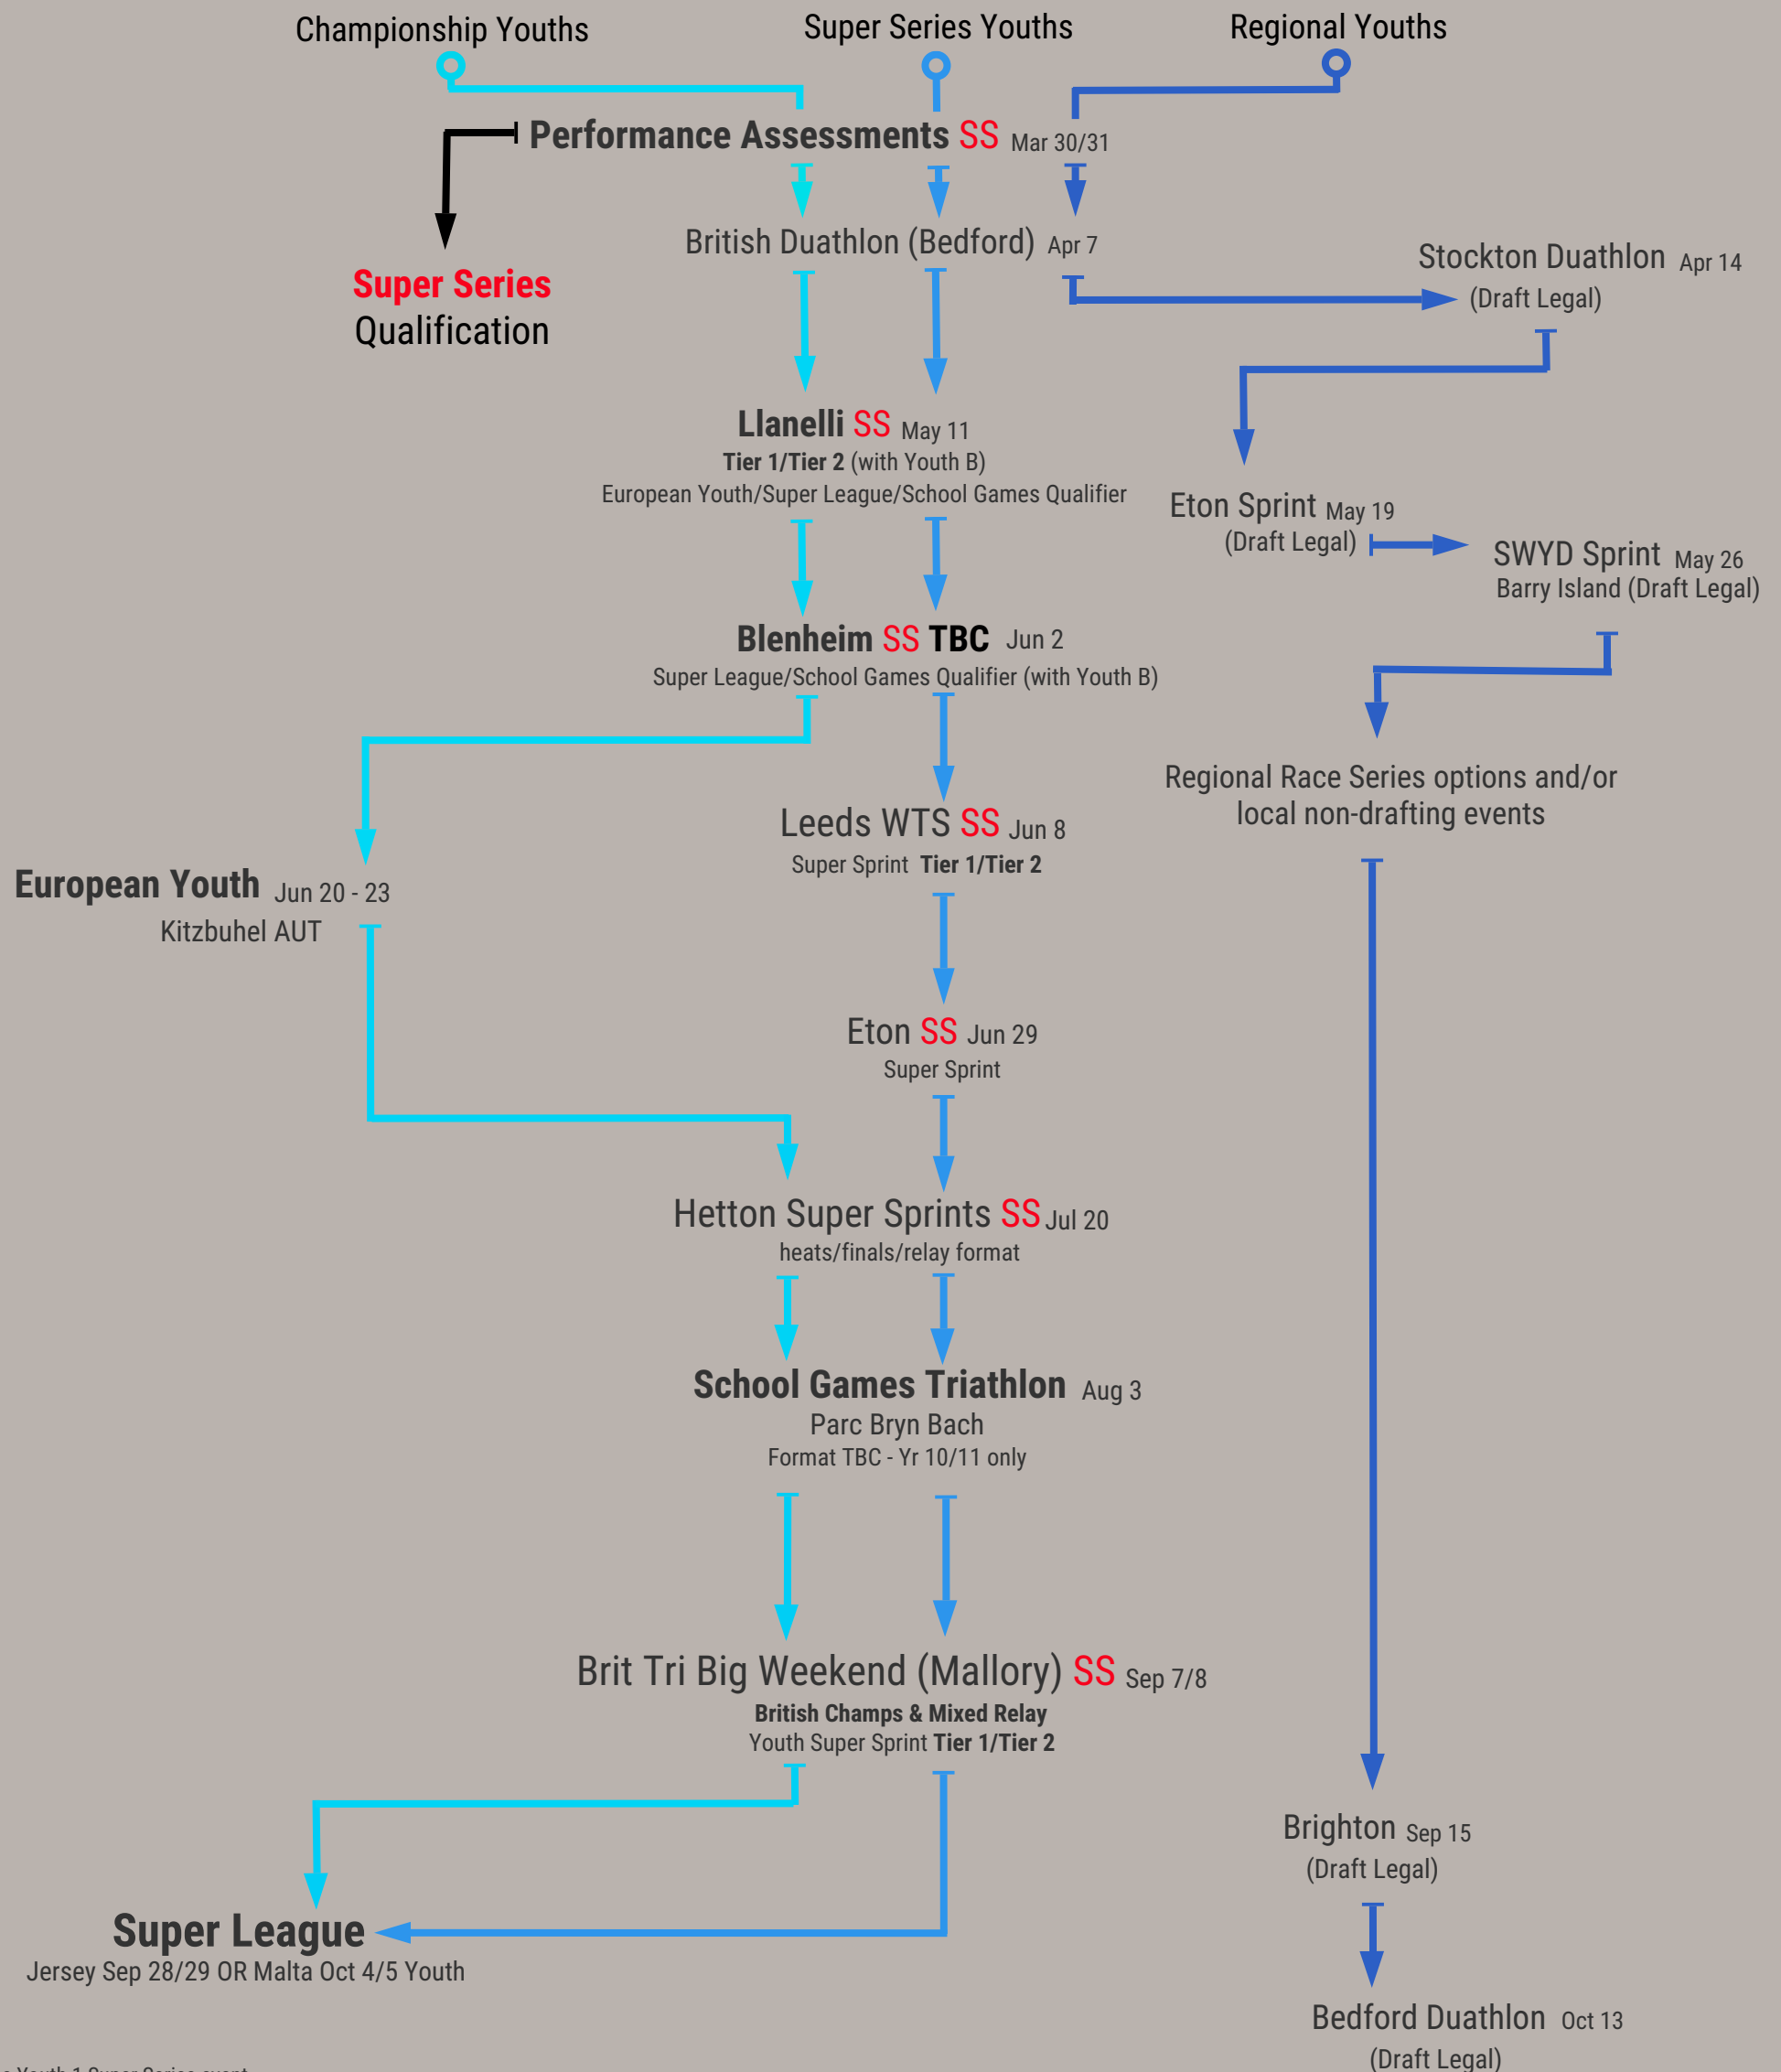

2019 COMPETITION MAP

Notes

1. **SS** denotes Youth 1 Super Series event.
2. The AG (Age Group) Sprints are draft legal and form part of Euro and World AG Qualification. Youths are eligible to race BUT over Sprint Distance. We would only recommend Youth athletes racing Sprint Distance if it forms part of a coherent coached programme.
3. The School Games is run in school years for years 10 +11 (age on 31st Aug). A year 11 athlete must be 16 on the 31st Aug 2019, a year 10 15 on 31st Aug 2019
4. Events in **bold** type are linked to a selection policy - see [here](#) for selection policies
5. Due to overall numbers of athletes racing Tier 1 / Tier 2 events are currently available only for male athletes
6. There is no guarantee of elite racing at Blenheim at present - **this is very much TBC**