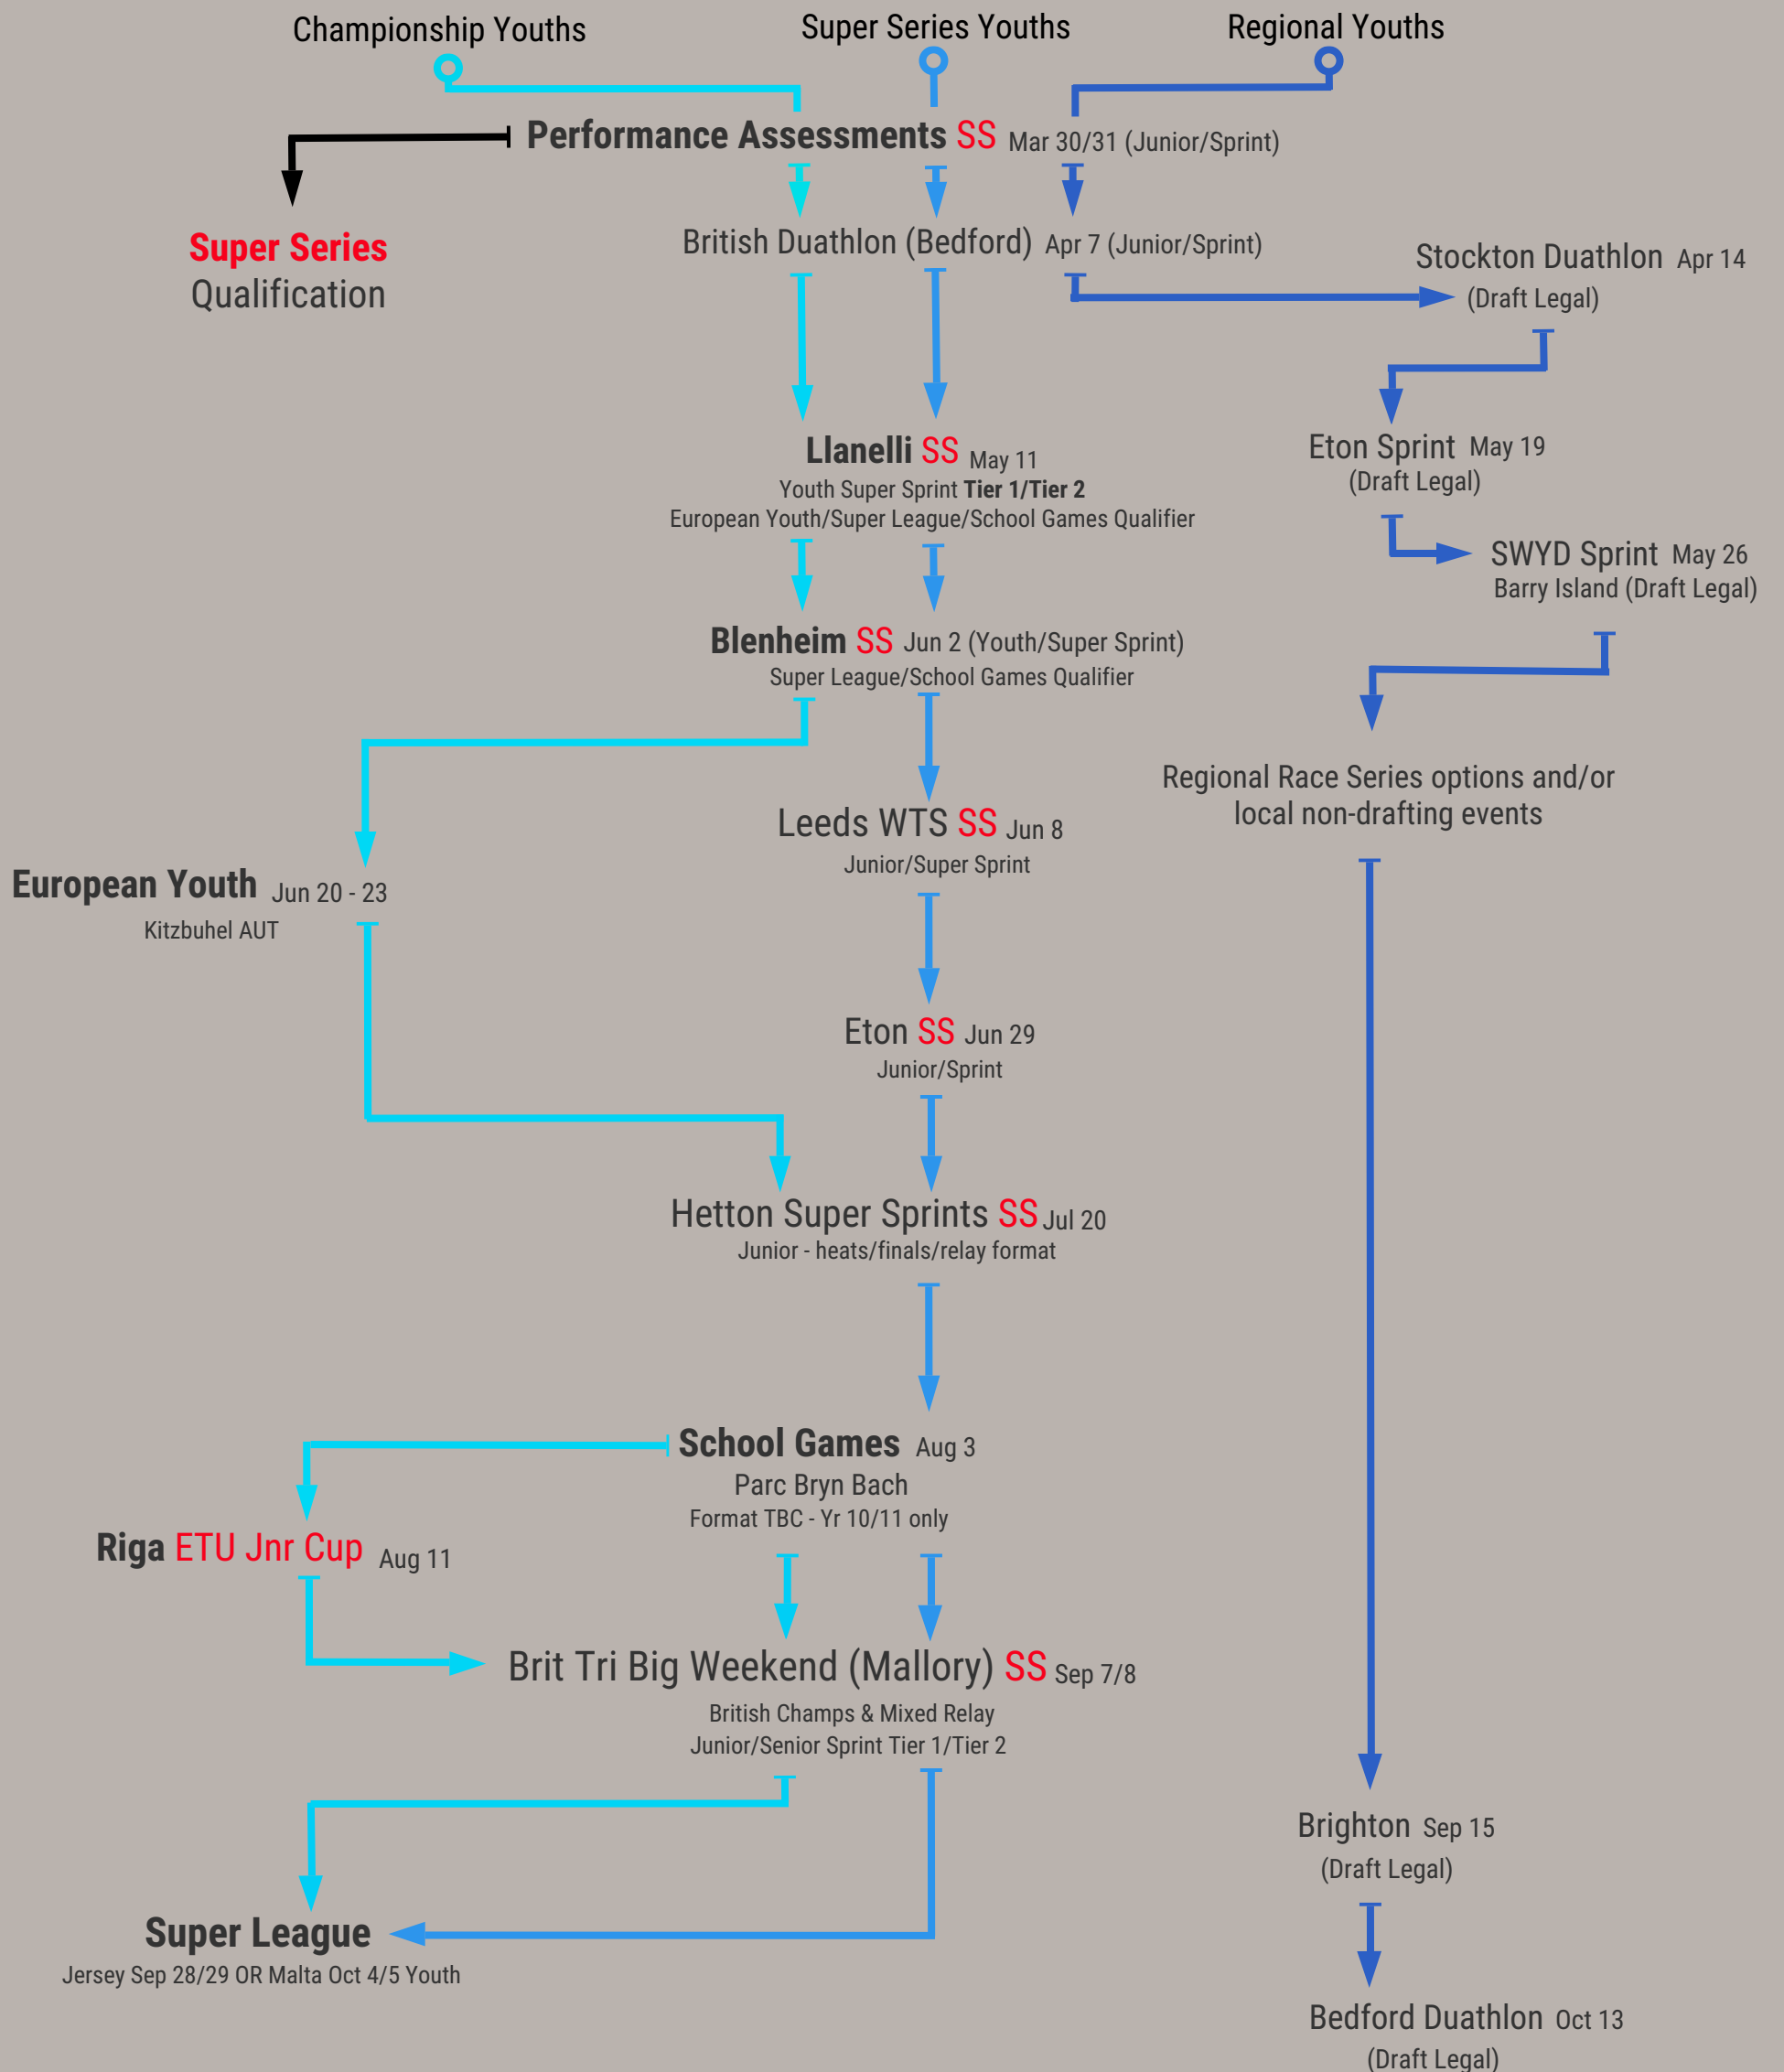

2019 COMPETITION MAP

Notes

- SS** denotes Youth B Super Series event.
- The AG (Age Group) Sprints are draft legal and form part of Euro and World AG Qualification.
- The School Games is run in school years - years 10 and 11 only, for Scottish athletes this means being 15 or 16 on the 31st Aug 2019, pending confirmation selection events will be Llanelli and Blenheim.
- Super League selection will take place at Llanelli and Blenheim - if Blenheim does not take place selections will likely be made at Llanelli and Hetton.
- Events in **bold** type are linked to a selection policy - see [here](#) for selection policies
- Due to overall numbers of athletes racing Tier 1 / Tier 2 events are currently available only for male athletes