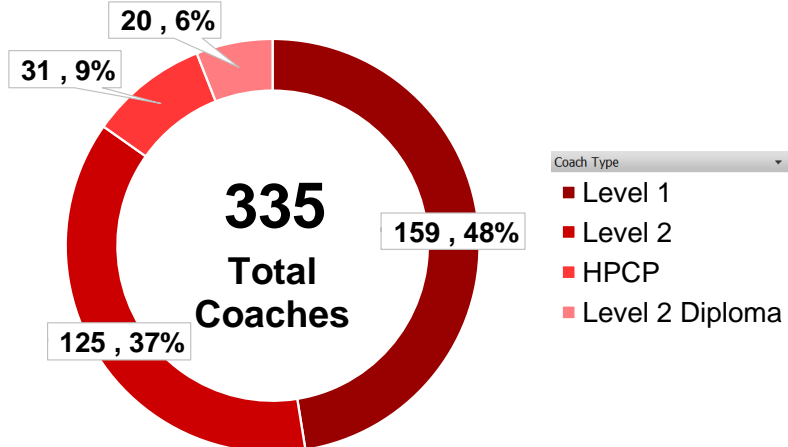

Region -

Sum of Total

Total Affiliated Clubs (21/22) by Category

Region -

Sum of Total

Total Affiliated Clubs (21/22) by Type

Region -

Total

Total Events from 01/10/21 to 30/09/22 by Type

Region -

Total

Total Valid Coaches by Type

Region -

Total

Total Valid Activators by Type

Region -