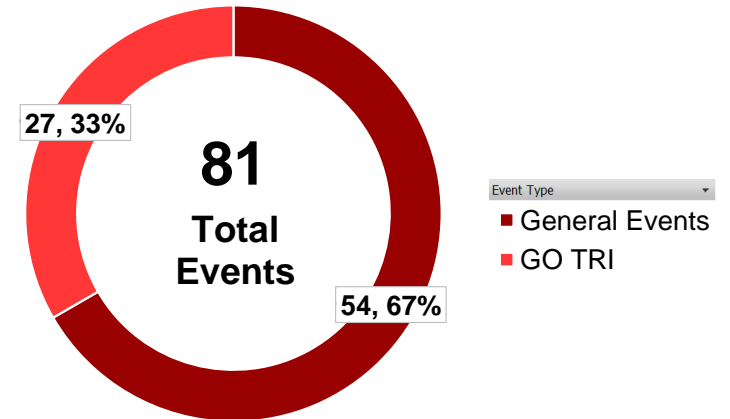

Region -

Sum of Total

Total Affiliated Clubs (21/22) by Category

Region -

Sum of Total

Total Affiliated Clubs (21/22) by Type

Region -

Total

Total Events from 01/10/21 to 30/09/22 by Type

Region -

Total

Total Valid Coaches by Type

Region -

Total

Total Valid Activators by Type

Region -