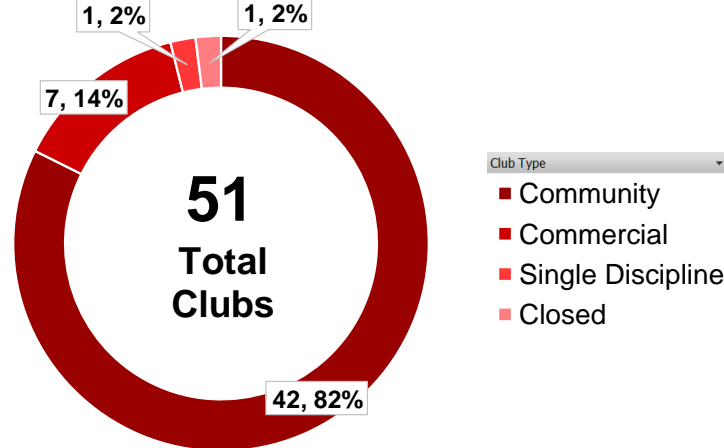

Region -

Sum of Total

Total Affiliated Clubs (21/22) by Category

Region -

Sum of Total

Total Affiliated Clubs (21/22) by Type

Region -

Total

Total Events from 01/10/21 to 30/09/22 by Type

Region -

Total

Total Valid Coaches by Type

Region -

Total

Total Valid Activators by Type

Region -