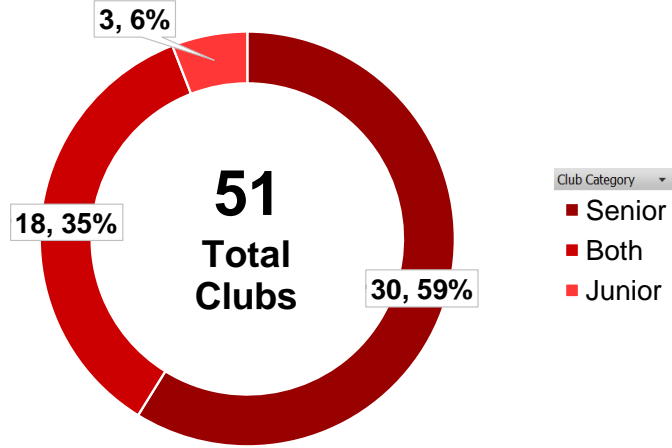

Region -

Sum of Total

Total Affiliated Clubs (21/22) by Category

Region -

Sum of Total

Total Affiliated Clubs (21/22) by Type

Region -

Total

Total Events from 01/10/21 to 30/09/22 by Type

Region -

Total

Total Valid Coaches by Type

Region -

Total

Total Valid Activators by Type

Region -