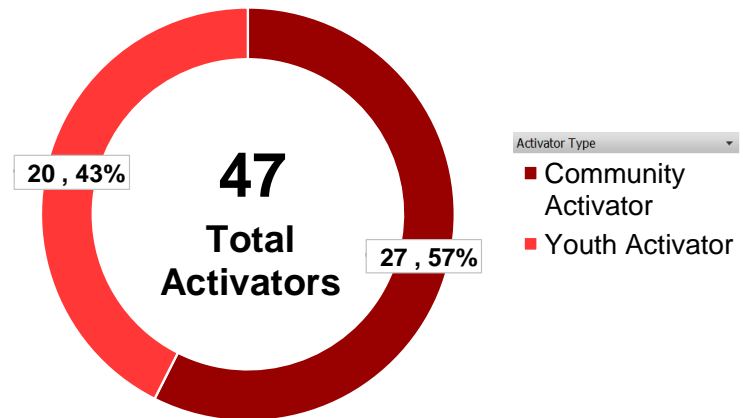

Region -

Sum of Total

Total Affiliated Clubs (21/22) by Category

Region -

Sum of Total

Total Affiliated Clubs (21/22) by Type

Region -

Total

Total Events from 01/10/21 to 30/09/22 by Type

Region -

Total

Total Valid Coaches by Type

Region -

Total

Total Valid Activators by Type

Region -

Sum of Total Declared Members

Total Declared Members by Age Group